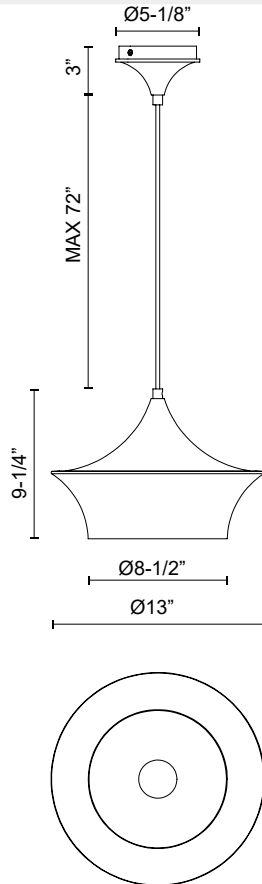

alora mood

P. 1.855.855.8926

CANADA: 19054 28TH Avenue Surrey - BC V3Z 6M3

USA: 3035 E. Lone Mountain Rd - Las Vegas, NV, 89081

EMIKO PD523013

FIXTURE DIMENSIONS	D13" x H9-1/4"
LAMP TYPE	E26
MAX WATTAGE	60W
BULB QTY	1
BULBS INCLUDED	No
VOLTAGE	120V
SHADE DIMENSIONS	D13" x H8-5/8"
MATERIAL	Aluminum; Steel;
WIRE LENGTH	72"
MINIMUM HANG HEIGHT	15"
SLOPED CEILING ADAPTABLE	Yes
LOCATION	Dry
CANOPY DIMENSIONS	D5-1/8" x H3"
PAINT FINISH	BG02; MB01;

[D - Diameter, L - Length, W - Width, H - Height, E - Extension]

AVAILABLE FINISHES:

PD523013BG
Brushed Gold

PD523013MB
Matte Black

*For complete warranty terms, please visit: www.aloralighting.com/warranty