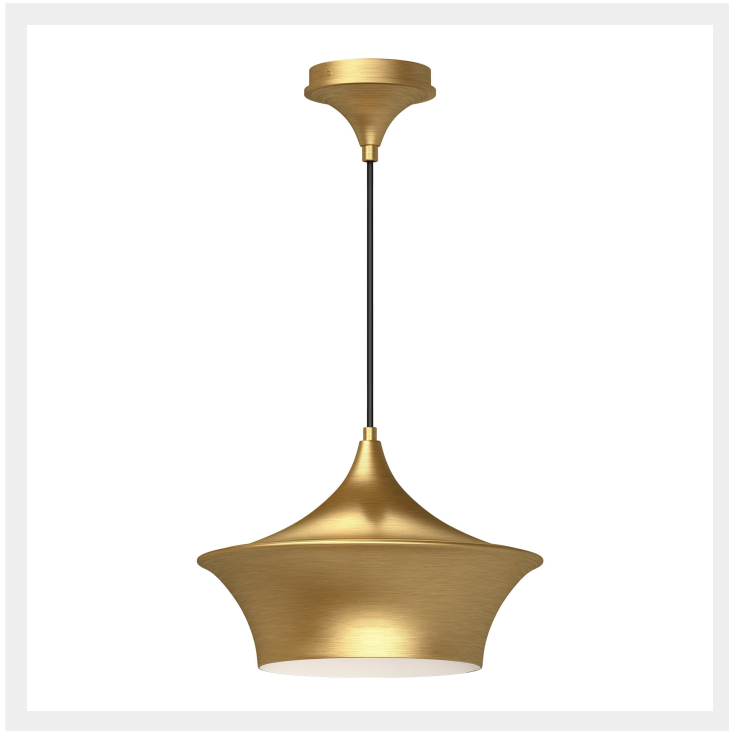

alora mood

P. 1.855.855.8926

CANADA: 19054 28TH Avenue Surrey - BC V3Z 6M3

USA: 3035 E. Lone Mountain Rd - Las Vegas, NV, 89081

EMIKO PD523013

FIXTURE DIMENSIONS	D13" x H9-1/4"
LAMP TYPE	E26
MAX WATTAGE	60W
BULB QTY	1
BULBS INCLUDED	No
VOLTAGE	120V
SHADE DIMENSIONS	D13" x H8-5/8"
MATERIAL	Aluminum; Steel;
WIRE LENGTH	72"
MINIMUM HANG HEIGHT	15"
SLOPED CEILING ADAPTABLE	Yes
LOCATION	Dry
CANOPY DIMENSIONS	D5-1/8" x H3"
PAINT FINISH	BG02; MB01;

[D - Diameter, L - Length, W - Width, H - Height, E - Extension]

AVAILABLE FINISHES:

PD523013BG
Brushed Gold

PD523013MB
Matte Black

*For complete warranty terms, please visit: www.aloralighting.com/warranty