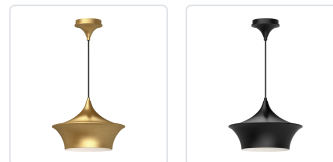

alora mood

P. 1.855.855.8926

CANADA: 19054 28TH Avenue Surrey - BC V3Z 6M3

USA: 3035 E. Lone Mountain Rd - Las Vegas, NV, 89081

EMIKO PD523013

FIXTURE DIMENSIONS	D13" x H9-1/4"
LAMP TYPE	E26
MAX WATTAGE	60W
BULB QTY	1
BULBS INCLUDED	No
VOLTAGE	120V
SHADE DIMENSIONS	D13" x H8-5/8"
MATERIAL	Aluminum; Steel;
WIRE LENGTH	72"
MINIMUM HANG HEIGHT	15"
SLOPED CEILING ADAPTABLE	Yes
LOCATION	Dry
CANOPY DIMENSIONS	D5-1/8" x H3"
PAINT FINISH	BG02; MB01;

[D - Diameter, L - Length, W - Width, H - Height, E - Extension]

AVAILABLE FINISHES:

PD523013BG
Brushed Gold

PD523013MB
Matte Black

*For complete warranty terms, please visit: www.aloralighting.com/warranty